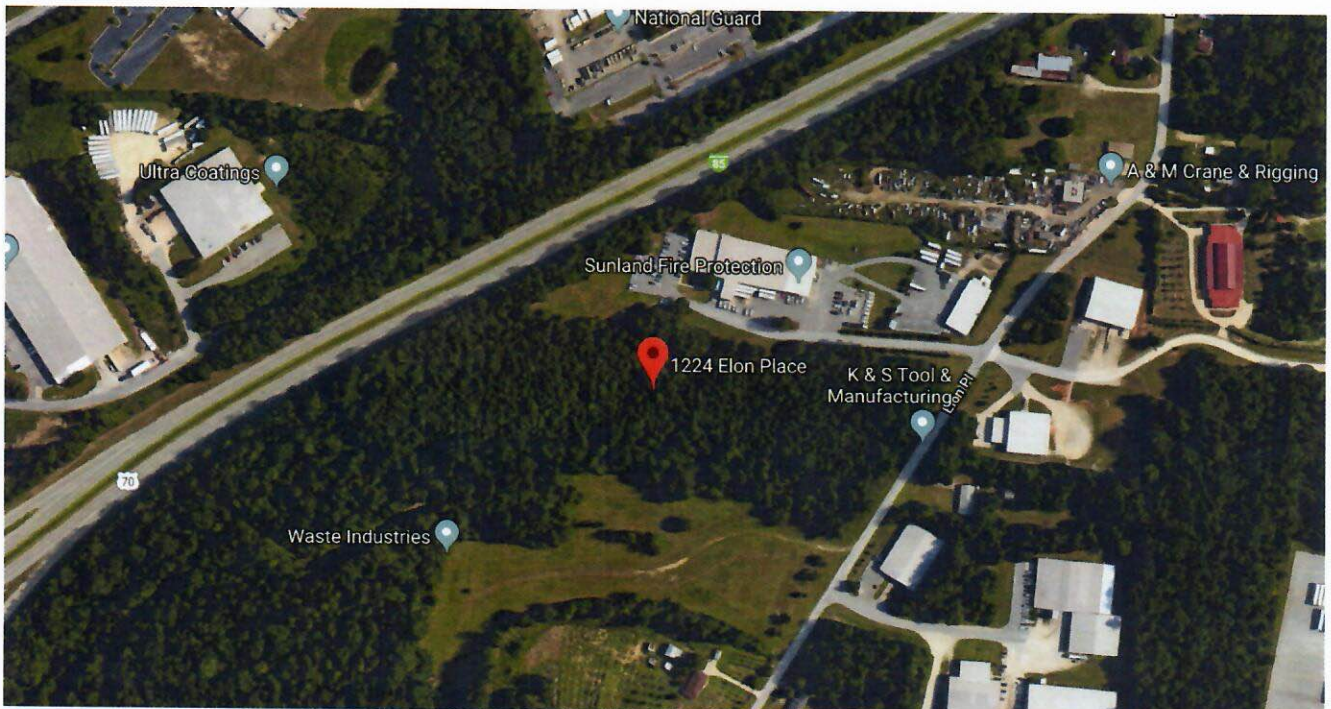

1224 Elon Place High Point, NC 27260 FOR LEASE OR SALE...9.18 ACRES

- * Pristine Wooded Land
- * Never Built Upon
- * Light Industrial Zoning

Right Off Northbound Lane of Bus. 85, before the
Martin Luther King / Kivett Drive Exit